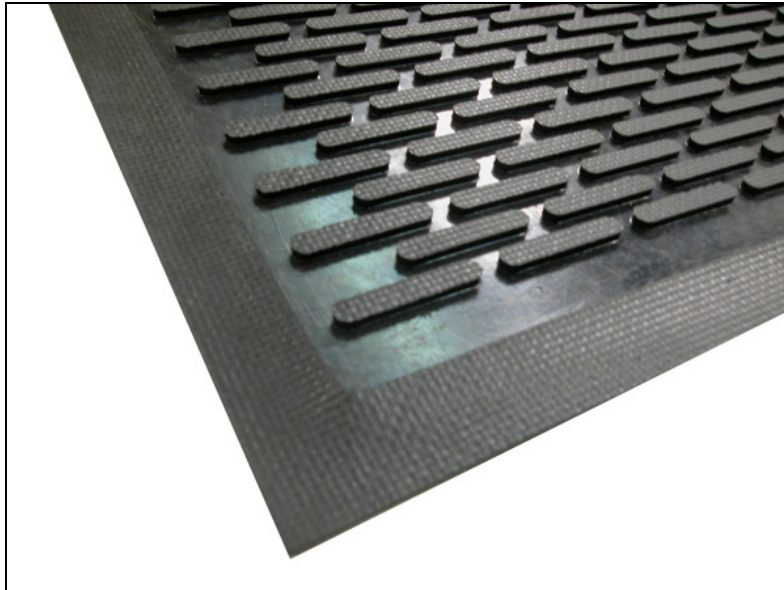

Ice Machine Mats

Ice Machine Mats are heavy-duty, durable ice maker rubber mats, designed to hold water and melted ice and keep surrounding floors safe and dry.

- Ice Machine Mat's raised oval surface pattern keeps water below the surface and provides traction even when wet.
- Water is held within the trenches of these rubber ice maker mats, helping to keep floors dry and safe for guests.
- Ice Maker Mats are constructed of 100% skid-resistant nitrile rubber and are not degraded by grease or oil.
- These durable rubber mats are perfect for high-traffic locations and have a low profile for door clearance.
- Easily clean these rubber mats: just vacuum or hose off.
- Available with Silicon Carbide Grit for added traction.
- Ice Machine Mats are constructed of 80% recycled rubber.

Item No: ERSIMM

Item No: ERSIMM

Standard Sizes (Approximate)

Size	Qty. 1	Qty. 2-10	Qty. 11-25	Qty. 26+
2.5' x 3'	\$29.72	\$28.33	\$27.50	\$26.95
3' x 5'	\$52.92	\$50.47	\$48.01	\$46.03
3' x 10'	\$106.84	\$104.95	\$102.01	\$99.06
4' x 6'	\$85.28	\$83.37	\$81.02	\$79.45
4' x 8'	\$144.86	\$141.82	\$139.79	\$137.77
6' x 6'	\$177.40	\$174.53	\$171.01	\$168.66
6' x 8'	\$184.62	\$181.49	\$178.01	\$175.36
3' x 5' w/ Drain Holes	\$56.92	\$55.96	\$53.40	\$52.88
3' x 5' w/ Grit Surface	\$141.60	\$139.24	\$136.20	\$134.12

Standard Colors

Black